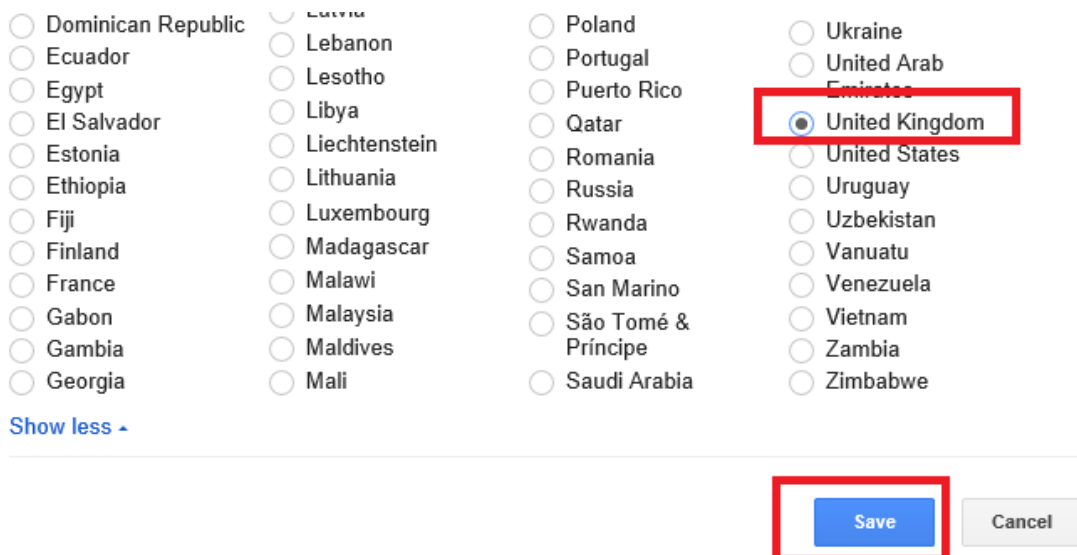

# How to change the Search Settings Region Location in Google

If you find that google location changes regularly and so your google pages either show a different language or search results become specific to a country, read on.

Make sure you do this while visiting both google.co.uk and google.com (or you other country google pages).

Select Settings from the bottom right

From the popup menu select Search Settings

Scroll down the page to Region Settings and Click on Show More

Select United Kingdom and click the Save button