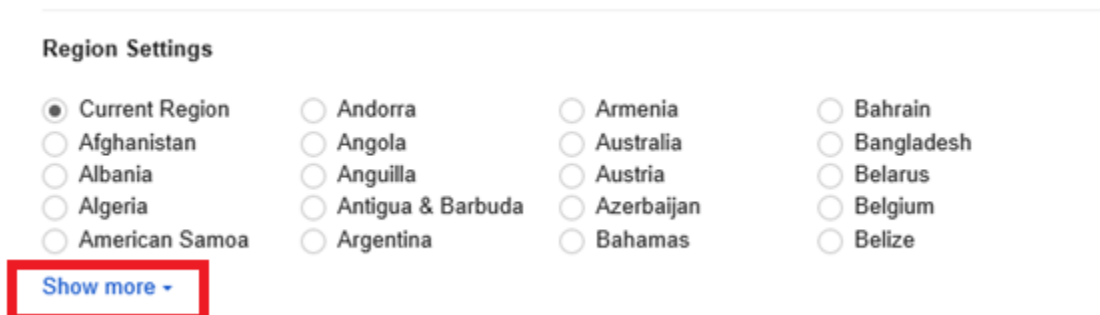

# How to change the Search Settings Region Location in Google

If you find that google location changes regularly and so your google pages either show a different language or search results become specific to a country, read on.

Make sure you do this while visiting both google.co.uk and google.com (or you other country google pages).

Select Settings from the bottom right

From the popup menu select Search Settings

Scroll down the page to Region Settings and Click on Show More

Select United Kingdom and click the Save button